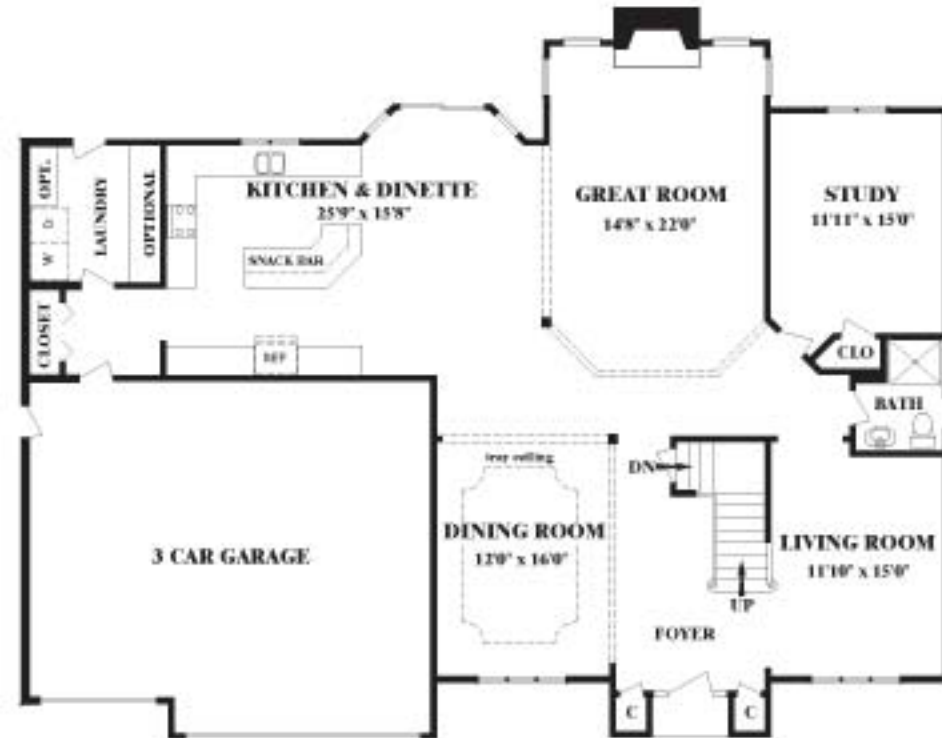

# The Kelly

with optional 5th bedroom

**TOP NOTCH**  
HOMES, INC.

708-301-5285 phone