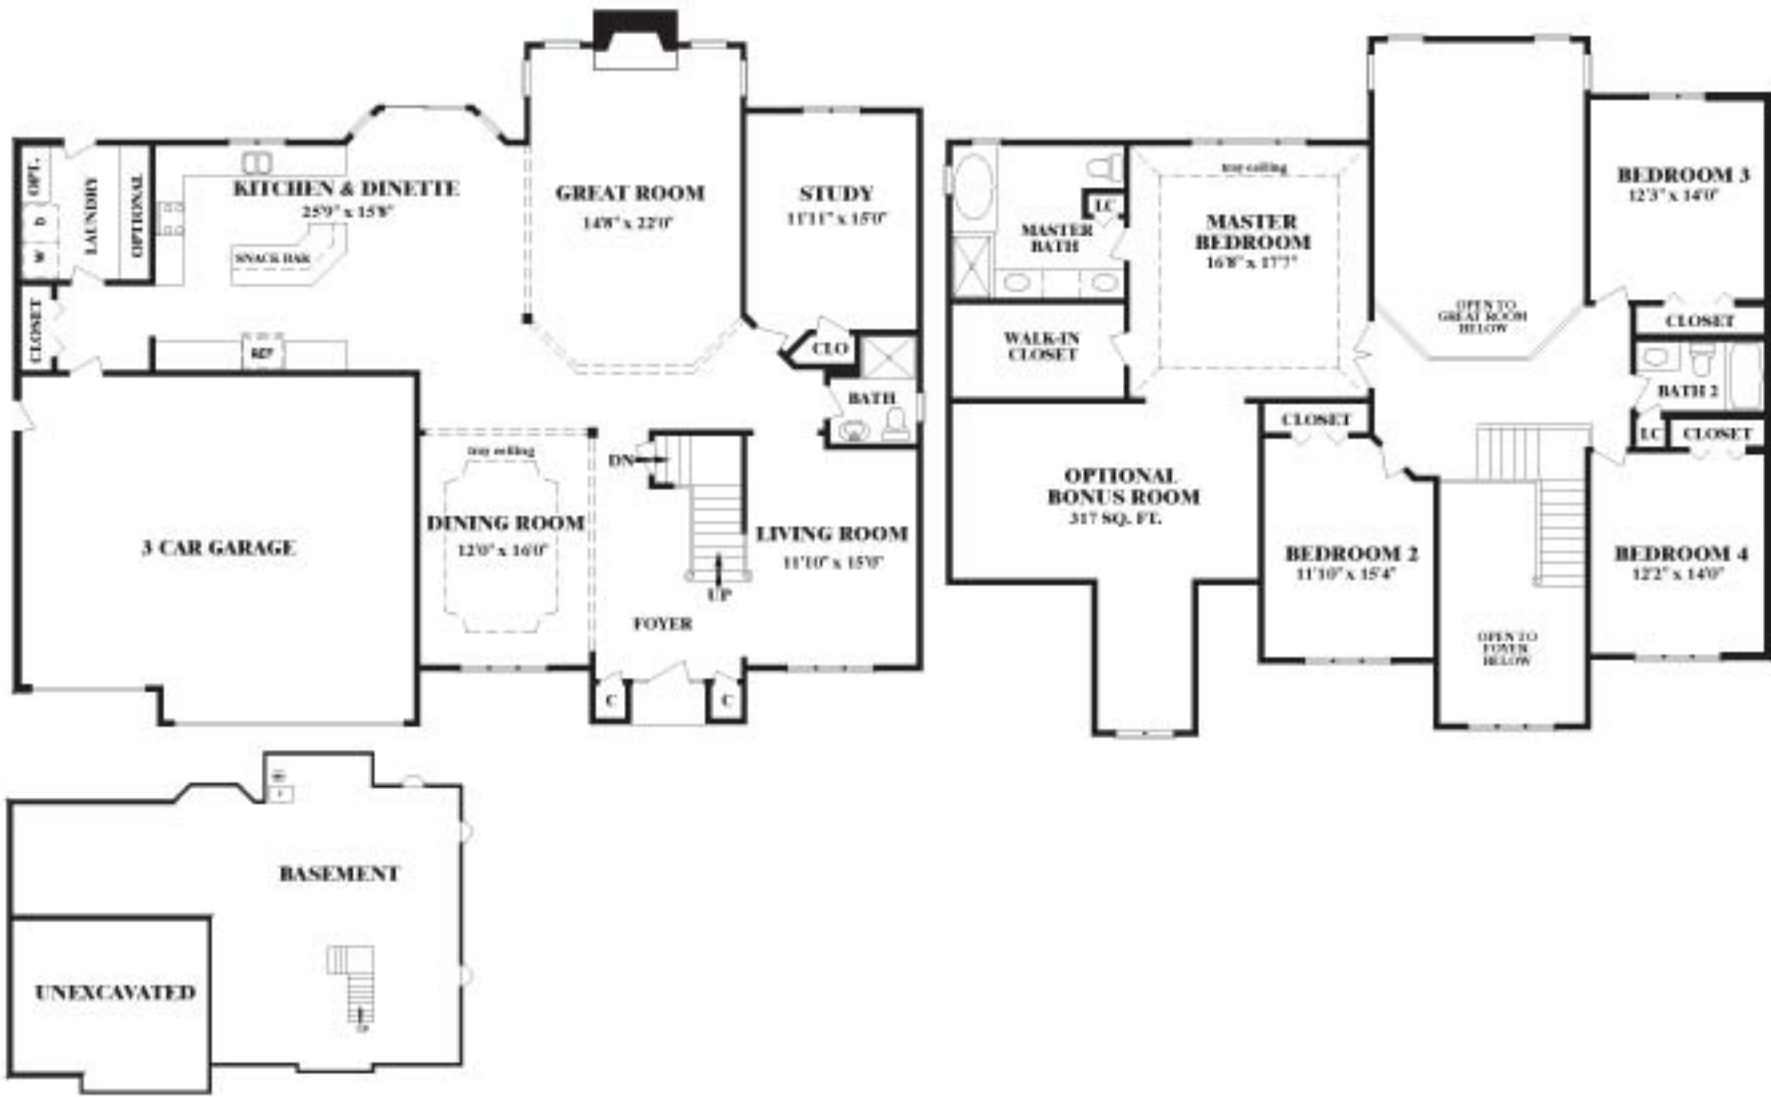

The Kelly

TOP NOTCH
HOMES, INC.

708-301-5285 phone