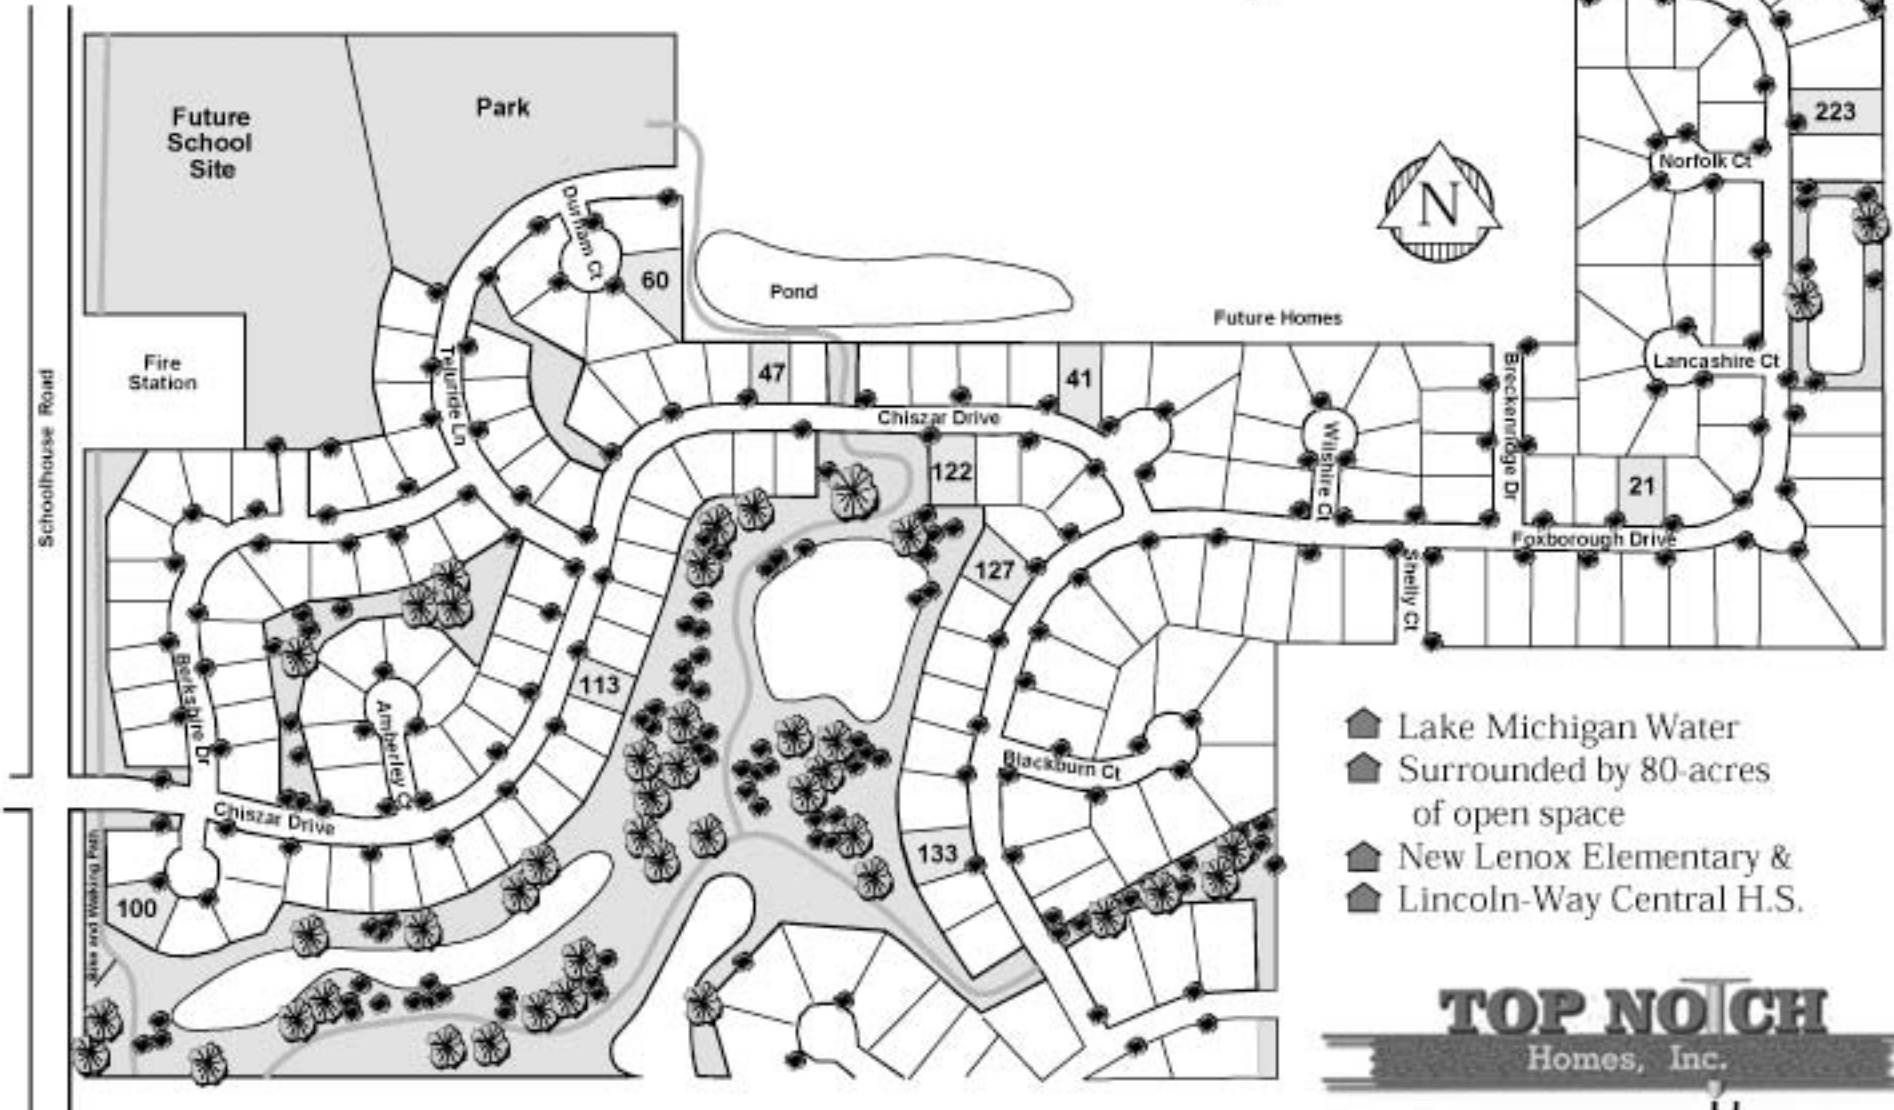

FOXBOROUGH ESTATES

Mokena's Premier Master-Planned Community

-  Lake Michigan Water
-  Surrounded by 80-acres of open space
-  New Lenox Elementary &
-  Lincoln-Way Central H.S.

TOP NOTCH

Homes, Inc.

708-301-5285 phone